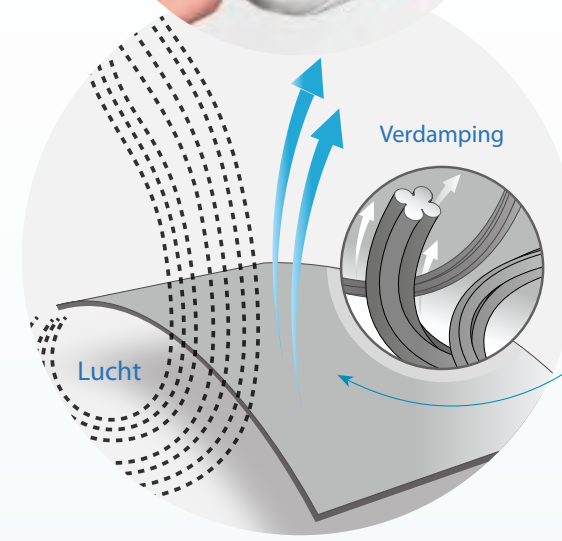

Anti-static ESD

By friction of clothes **static charge** builds up in your body. Without a constant discharge, you can easily load up to 3,000 volts without even noticing!

This charge can be unintentionally passed through by touching electronic equipment. 100 volts can already suffice to damage sensitive (but maybe vital) equipment.

Not all features apply to all models. Please check the [product information](#) per model.

Slip resistant outsoles

The level of grip of a slip resistant sole is determined by a test, measuring the friction coefficient between the sole and the surface. This is tested on the flat outsole and heel.