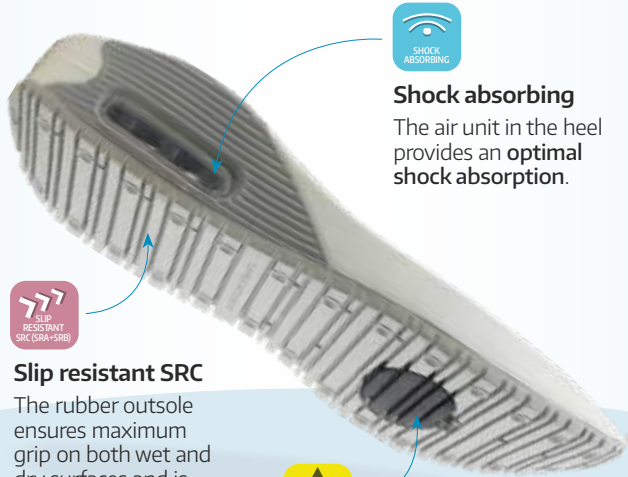

ELA

JUSTIN

The models Ela & Justin from the Oxysport collection have a **slip resistant outsole**, provided with a **shock absorbing air unit**.

- ▶ **Leather upper:** can easily be cleaned with a damp cloth and some soap.
- ▶ **Coolmax®-lining:** keeps your feet cool and draws perspiration away from the skin.
- ▶ **Removable insole:** regularly renew your insoles (p.11) or use your own orthopedic insoles.