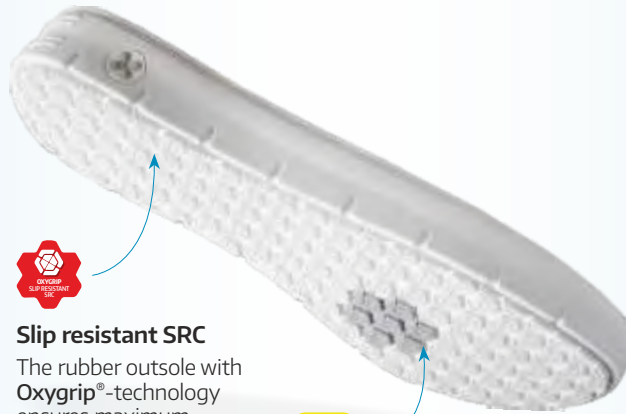

Slip resistant SRC

The rubber outsole with **Oxygrip®**-technology ensures maximum grip on both wet and dry surfaces and is compliant with the **SRC non-slip standard** (SRA+SRB).

Anti-static ESD

The shoe features an anti-static insert that facilitates the dissipation of static electricity, and complies with the anti-static **standard ESD** (Electrostatic Discharge).