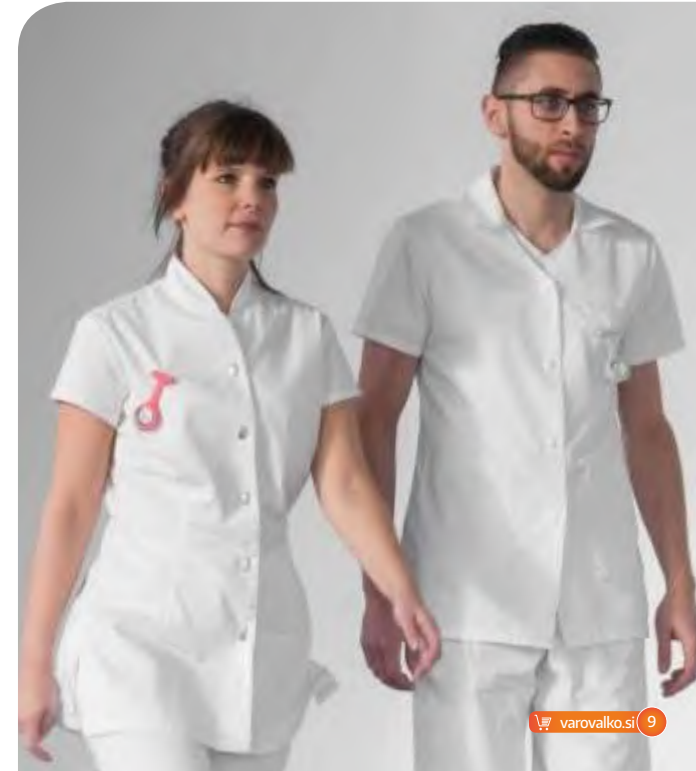

Size range: from 35 till 42

€39,95

Available as from May 2019!

010518 black

for HER

Medilogic

De Medilogic collection consists of high-quality synthetic leather shoes with an **ultralight slip resistant outsole**.