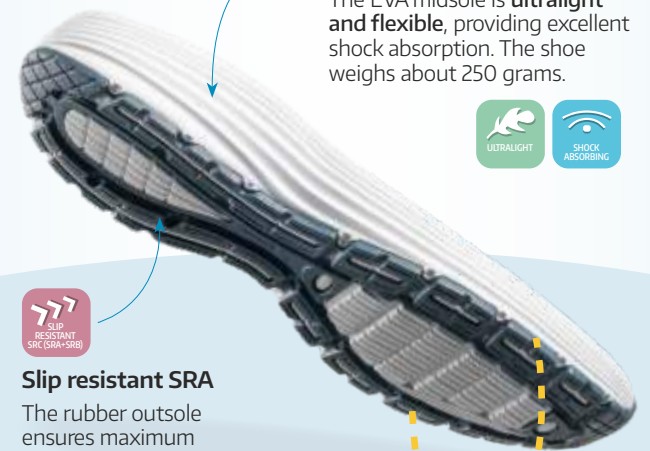

057806 white/navy

057706 light grey

MAUD

JAMES

The models Maud & James from the Oxysport collection have a **slip resistant outsole** and are provided with an **extra wide fit** for additional comfort.

- ▶ **Upper in beathable 3D mesh:** for extra flexibility.
- ▶ **The heel and outsole are lined in Coolmax®:** This technical material keeps your feet cool and draws perspiration away from the skin.
- ▶ **Soft lining:** the front part of the shoe features a soft mousse for ultimate comfort, even for people with sensitive feet.
- ▶ **Easy:** a convenient closure allows you to quickly and easily put your shoes on and take them back off.
- ▶ **Removable insole:** regularly renew your insoles (p.11) or use your own orthopedic insoles.

Ultralight & shock absorbing

The EVA midsole is **ultralight and flexible**, providing excellent shock absorption. The shoe weighs about 250 grams.

Slip resistant SRA

The rubber outsole ensures maximum grip on both wet and dry surfaces and is compliant with the **SRA non-slip standard**.