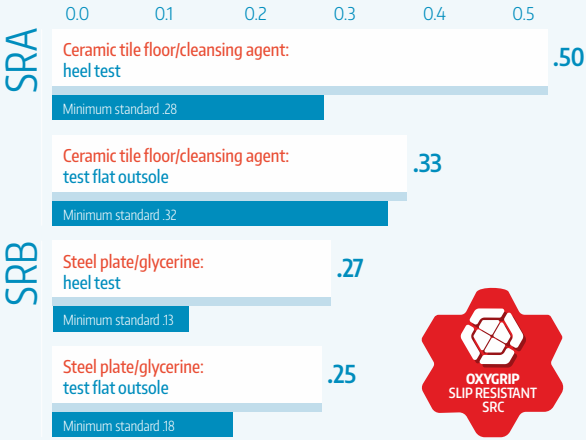

Size range: from 35 till 42

€34,95

Available as from May 2019!

010485 black

010484 white

OXYGRIP®

Tested article: Clark

The effectiveness of a slip resistant outsole is determined by a **number of tests** (p.4). Test results show that **Oxygrip®** achieves a score that far exceeds the required values for each test, ensuring your **safety**.