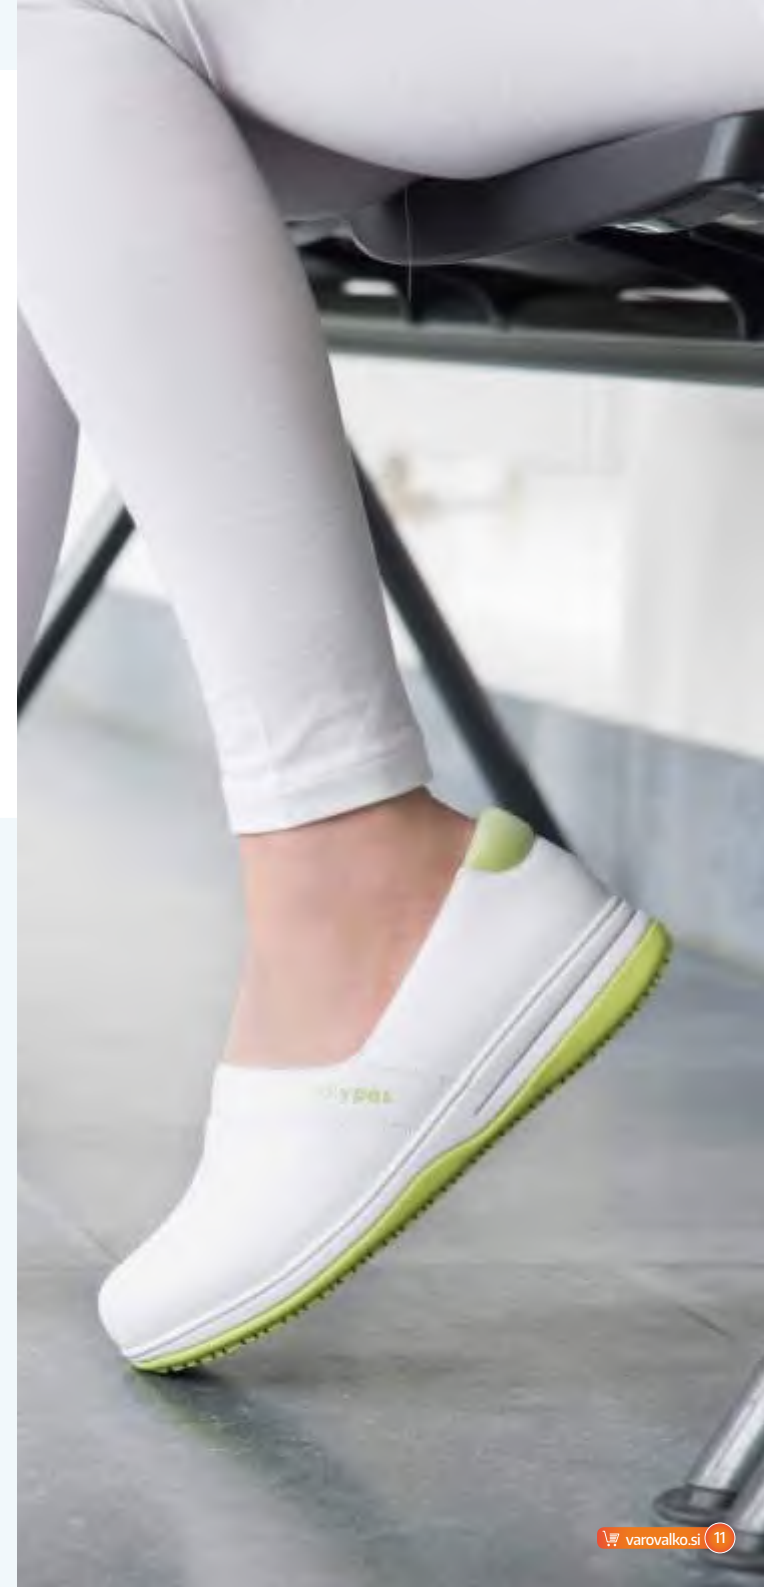

Move

De Move collection consists of leather shoes with an **ultralight slip resistant outsole**.

- ▶ **Leather upper:** can easily be cleaned with a damp cloth and some soap.
- ▶ **Coolmax®-lining:** keeps your feet cool and draws perspiration away from the skin.
- ▶ **Removable insole:** regularly renew your insoles (p.11) or use your own orthopedic insoles.