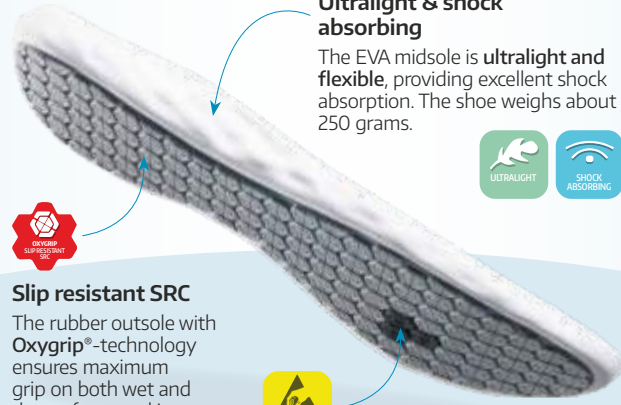

Maintenance

Do your shoes often get dirty? Choose a model in leather or synthetic leather, as they can **easily and quickly** be cleaned with a damp cloth and soap.

Lining in Coolmax®

Coolmax® is a technical material which effectively drains perspiration. In contrast to a normal cotton or synthetic fiber, the Coolmax®-fiber consists out of 4 very thin round tubes. Small canals between the tubes transport the perspiration to the outside. As a result, the transpiration spreads quicker and evaporates 4 times faster than when using cotton.

The Oxyfashion collection follows the latest trends and complies with the **strictest safety standards**. This way you always look fashionable, without sacrificing security and comfort.

for HER

ROMAN PATRICIA

- ▶ **Synthetic leather upper:** can easily be cleaned with a damp cloth and some soap.
- ▶ **Coolmax®-lining:** keeps your feet cool and draws perspiration away from the skin.
- ▶ **Removable insole:** regularly renew your insoles (p.11), or use your own orthopedic insoles.

for HER & HIM

Ultralight & shock absorbing

The EVA midsole is **ultralight and flexible**, providing excellent shock absorption. The shoe weighs about 250 grams.

Slip resistant SRC

The rubber outsole with **Oxygrip®**-technology ensures maximum grip on both wet and dry surfaces and is compliant with the **SRC non-slip standard** (SRA+SRB).