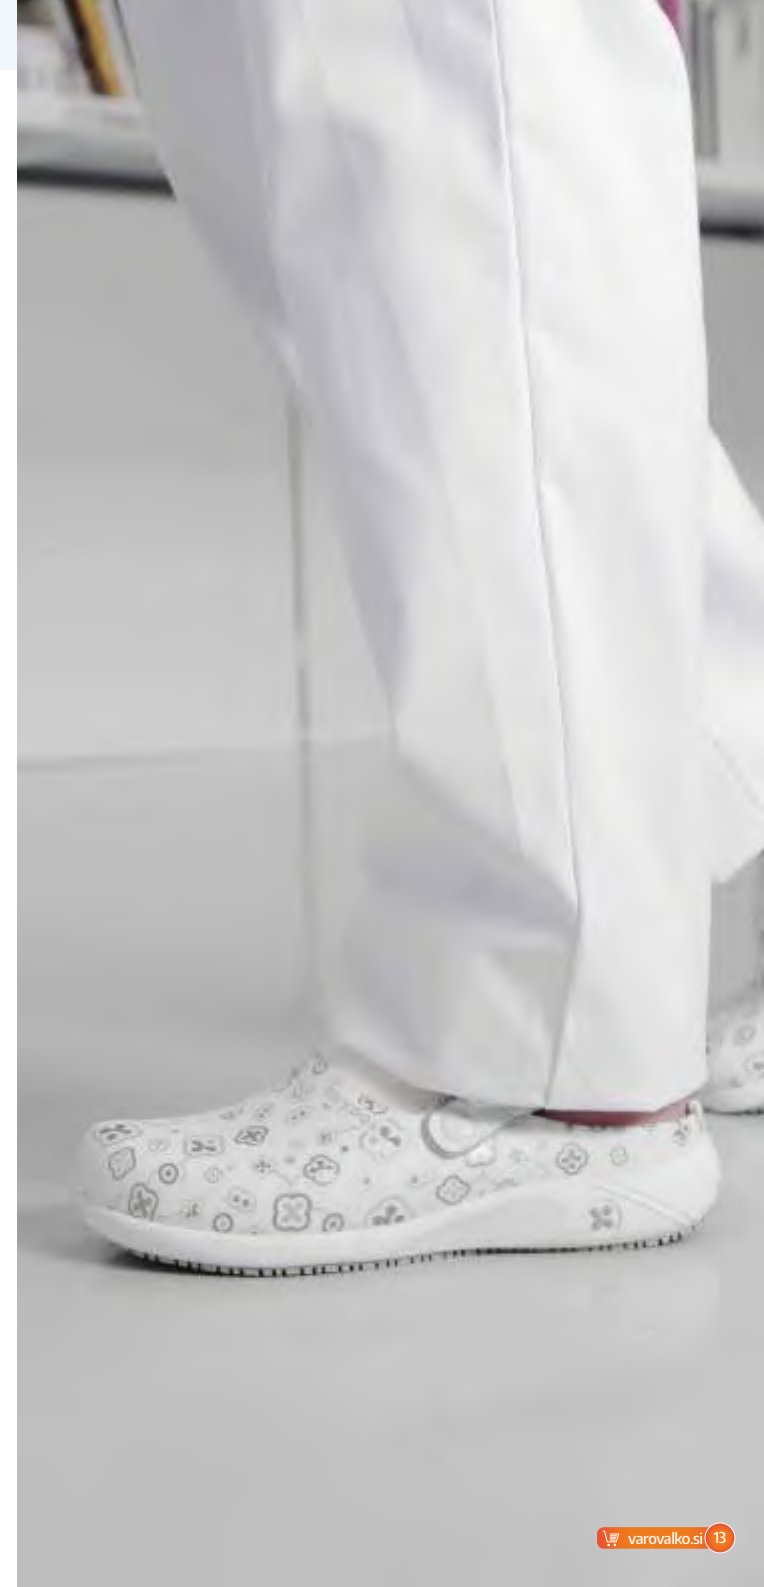

Shoes specially designed for different **foot conditions** such as:

- **hallux valgus**
  = deformity of the big toe
- **quintus varus**
  = deformity of the little toe
- **hamertenen**
  = curvature of the little toes

The **flexible finish in lycra** fits around any foot shape, so you can enjoy maximum comfort.