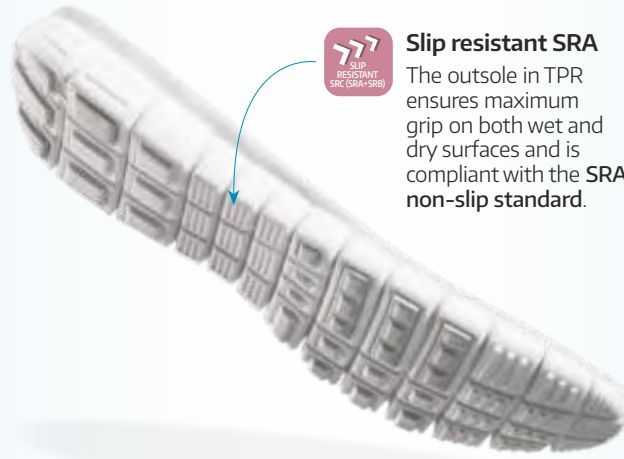

057903 black

SUNNY HENNY

The models Sunny & Henny from the Oxysport collection are leather sportshoes with a **slip resistant outsole**.

► **Leather upper:** can easily be cleaned with a damp cloth and some soap.